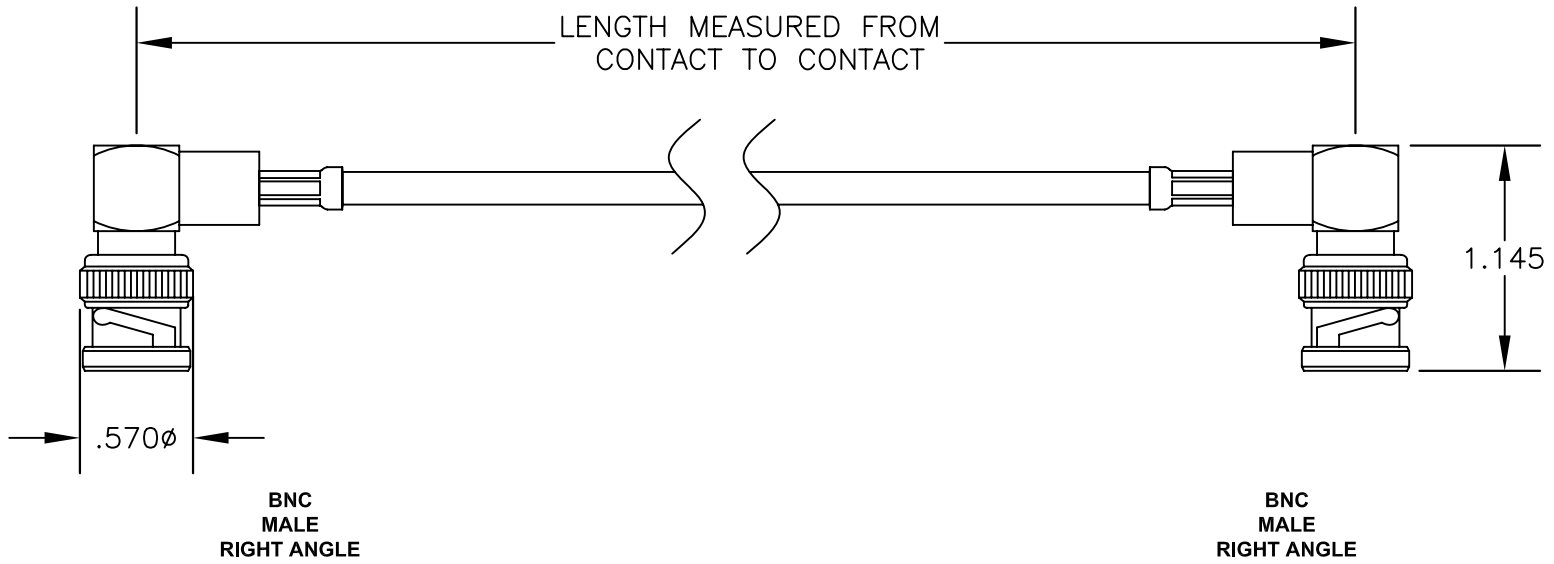

COMPONENTS	IMPEDANCE
BNC MALE RIGHT ANGLE	50 OHM
BNC MALE RIGHT ANGLE	50 OHM
RG223/U	50 OHM

Standard Lengths	
-12	12"
-24	24"
-36	36"
-48	48"
-60	60"
-xx	Custom Length in inches

PASTERNACK ENTERPRISES, INC.
P.O BOX 16759, IRVINE, CA 92623
PHONE (949) 261-1920 FAX (949) 261-7451
WEB ADDRESS: www.pasternack.com
E-MAIL ADDRESS: sales@pasternack.com
COAXIAL & FIBER OPTICS

DWG TITLE	PE3816-XX				DES.	CABLE ASSEMBLY, RG223/U, BNC MALE RIGHT ANGLE TO BNC MALE RIGHT ANGLE			
SIZE A	FSCM NO. 53919	CAD FILE	020607	SCALE	N/A				127

- NOTES:**
1. UNLESS OTHERWISE SPECIFIED ALL DIMENSIONS ARE NOMINAL.
 2. ALL SPECIFICATIONS ARE SUBJECT TO CHANGE WITHOUT NOTICE AT ANY TIME.
 3. DIMENSIONS ARE IN INCHES.
 4. LENGTH TOLERANCE IS ± 1.5% OR ±3/8", WHICHEVER IS GREATER