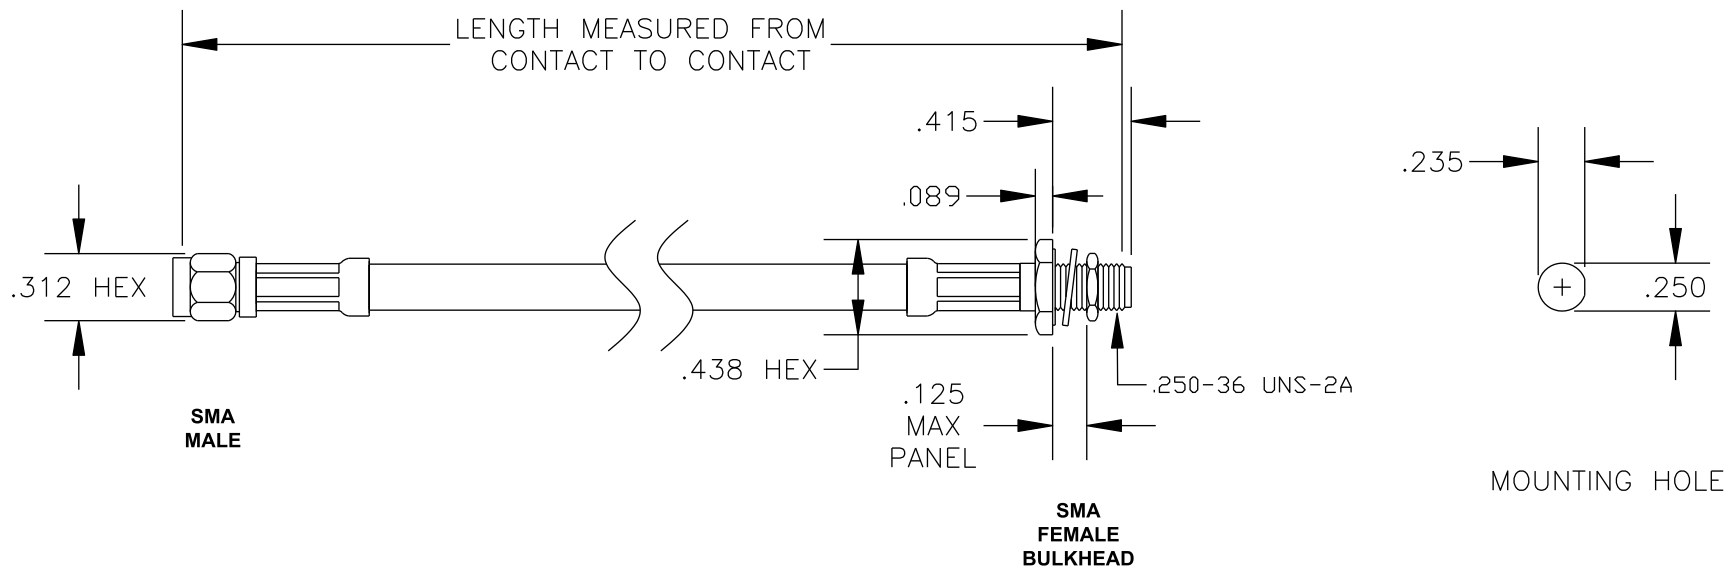

COMPONENTS	IMPEDANCE
SMA MALE	50 OHM
SMA FEMALE BULKHEAD	50 OHM
RG62A/U	50 OHM

Standard Lengths	
-12	12"
-24	24"
-36	36"
-48	48"
-60	60"
-XXX	Custom Length in inches

**PASTERNAK ENTERPRISES, INC.**  
P.O BOX 16759, IRVINE, CA 92623  
PHONE (949) 261-1920 FAX (949) 261-7451

WEB ADDRESS: [www.pasternack.com](http://www.pasternack.com)  
E-MAIL ADDRESS: [sales@pasternack.com](mailto:sales@pasternack.com)

**COAXIAL & FIBER OPTICS**

DWG TITLE	DES.
<b>PE3806-XX</b>	CABLE ASSEMBLY, RG62A/U, SMA MALE TO SMA FEMALE BULKHEAD

REV. A	FSCM NO. 53919	CAD FILE 020508	SCALE N/A	SIZE A 127
--------	----------------	-----------------	-----------	------------

- NOTES:**
- UNLESS OTHERWISE SPECIFIED ALL DIMENSIONS ARE NOMINAL.
  - ALL SPECIFICATIONS ARE SUBJECT TO CHANGE WITHOUT NOTICE AT ANY TIME.
  - DIMENSIONS ARE IN INCHES.
  - LENGTH TOLERANCE IS  $\pm 1.5\%$  OR  $\pm 3/8"$ , WHICHEVER IS GREATER.