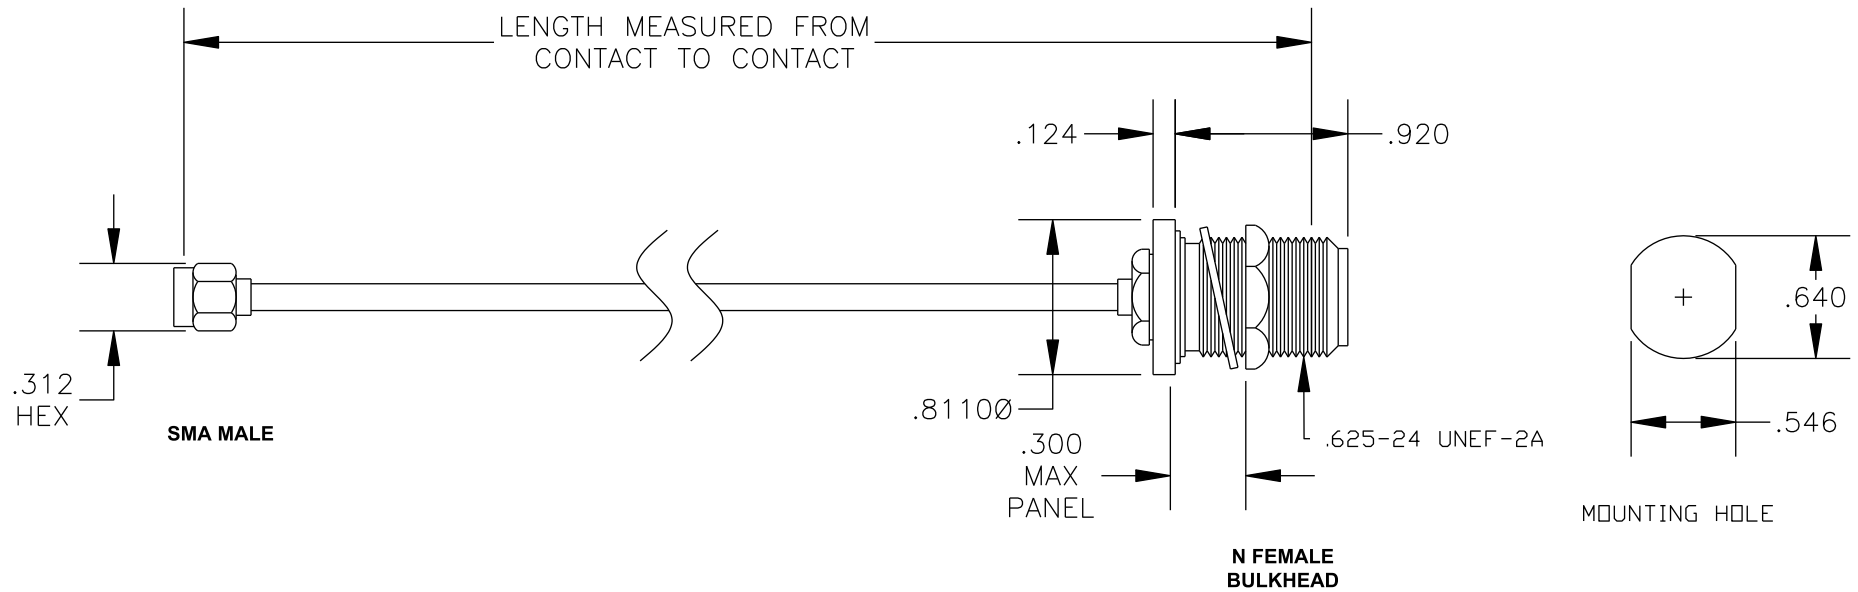

COMPONENTS	IMPEDANCE
SMA MALE	50 OHM
N FEMALE BULKHEAD	50 OHM
RG402/U	50 OHM

Standard Lengths	
-12	12"
-24	24"
-36	36"
-48	48"
-60	60"
-XXX	Custom Length in inches

PASTERNAK ENTERPRISES, INC.
 P.O BOX 16759, IRVINE, CA 92623
 PHONE (949) 261-1920 FAX (949) 261-7451
 WEB ADDRESS: www.pasternack.com
 E-MAIL ADDRESS: sales@pasternack.com
COAXIAL & FIBER OPTICS

DWG TITLE
PE3769LF-XX

DES. CABLE ASSEMBLY, RG402/U, SMA MALE TO N FEMALE BULKHEAD (LEAD FREE)

REV. A	FSCM NO. 53919	CAD FILE 021208	SCALE N/A	SIZE A 127
--------	----------------	-----------------	-----------	------------

- NOTES:
1. UNLESS OTHERWISE SPECIFIED ALL DIMENSIONS ARE NOMINAL.
 2. ALL SPECIFICATIONS ARE SUBJECT TO CHANGE WITHOUT NOTICE AT ANY TIME.
 3. DIMENSIONS ARE IN INCHES.
 4. LENGTH TOLERANCE IS $\pm 1.5\%$ OR $\pm 3/8"$, WHICHEVER IS GREATER.