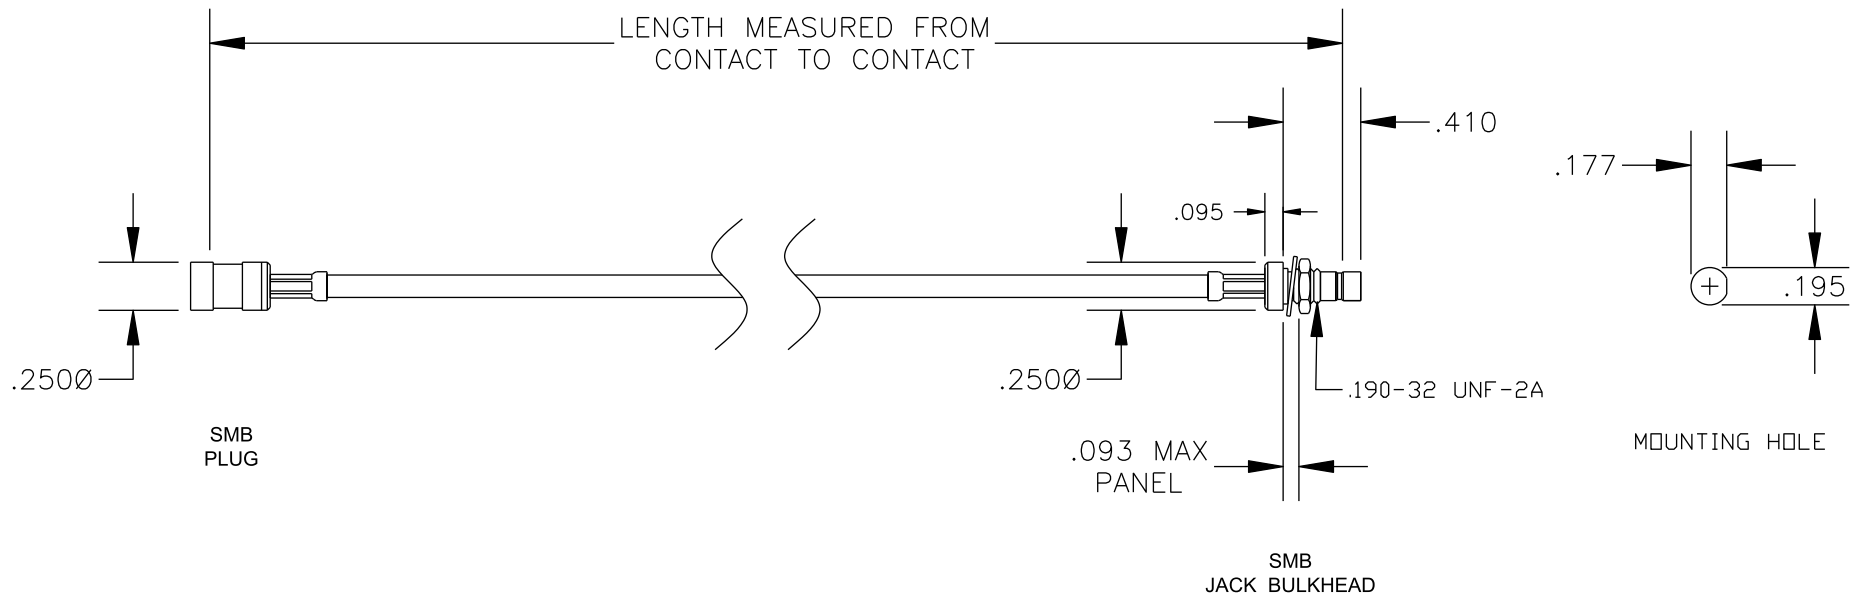

COMPONENTS	IMPEDANCE
SMB PLUG	50 OHM
SMB JACK BULKHEAD	50 OHM
RG188A/U	50 OHM

Standard Lengths	
-12	12"
-24	24"
-36	36"
-48	48"
-60	60"
-XXX	Custom Length in inches

PASTERNACK ENTERPRISES, INC.

P.O BOX 16759, IRVINE, CA 92623
PHONE (949) 261-1920 FAX (949) 261-7451

WEB ADDRESS: www.pasternack.com
E-MAIL ADDRESS: sales@pasternack.com

COAXIAL & FIBER OPTICS

DWG TITLE

PE3591-XX

DES. CABLE ASSEMBLY, RG188A/U, SMB PLUG TO
SMB JACK BULKHEAD

REV. A **FSCM NO. 53919**

CAD FILE 021308

SCALE N/A

SIZE A 127

NOTES:

1. UNLESS OTHERWISE SPECIFIED ALL DIMENSIONS ARE NOMINAL.
2. ALL SPECIFICATIONS ARE SUBJECT TO CHANGE WITHOUT NOTICE AT ANY TIME.
3. DIMENSIONS ARE IN INCHES.
4. LENGTH TOLERANCE IS $\pm 1.5\%$ OR $\pm 3/8"$, WHICHEVER IS GREATER.