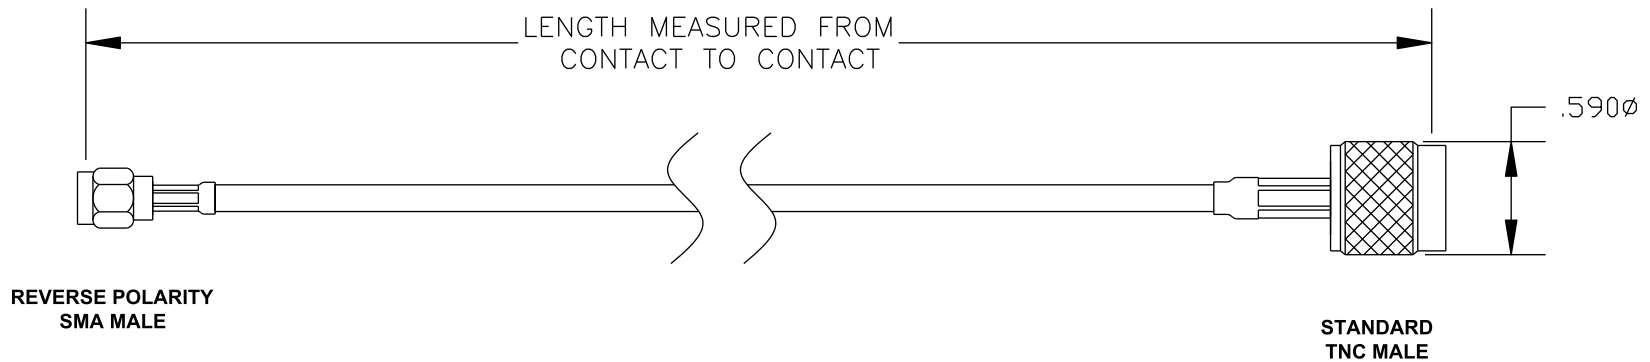

COMPONENTS	IMPEDANCE
REVERSE POLARITY SMA MALE	50 OHM
STANDARD TNC MALE	50 OHM
RG316/U	50 OHM

Standard Lengths	
-12	12"
-24	24"
-36	36"
-48	48"
-60	60"
-XXX	Custom Length in inches

PASTERNACK ENTERPRISES, INC.

P.O BOX 16759, IRVINE, CA 92623
PHONE (949) 261-1920 FAX (949) 261-7451

WEB ADDRESS: www.pasternack.com
E-MAIL ADDRESS: sales@pasternack.com

COAXIAL & FIBER OPTICS

DWG TITLE

PE35226LF-XX

DES. CABLE ASSEMBLY, RG316/U, REVERSE POLARITY SMA MALE TO STANDARD TNC MALE (LEAD FREE)

REV. A **FSCM NO. 53919**

CAD FILE 020608

SCALE N/A

SIZE A 147

NOTES:

1. UNLESS OTHERWISE SPECIFIED ALL DIMENSIONS ARE NOMINAL.
2. ALL SPECIFICATIONS ARE SUBJECT TO CHANGE WITHOUT NOTICE AT ANY TIME.
3. DIMENSIONS ARE IN INCHES.
4. LENGTH TOLERANCE IS $\pm 1.5\%$ OR $\pm 3/8"$, WHICHEVER IS GREATER.