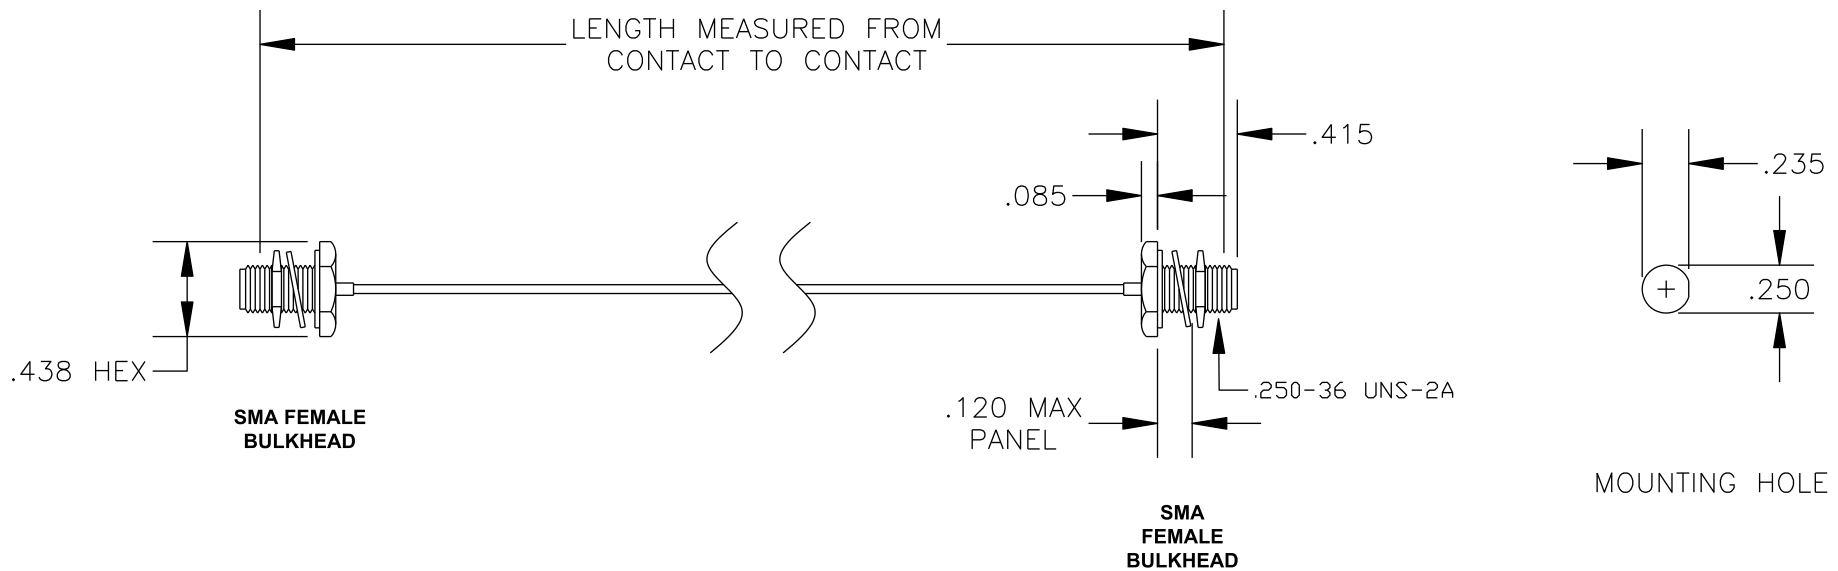

COMPONENTS	IMPEDANCE
SMA FEMALE BULKHEAD	50 OHM
SMA FEMALE BULKHEAD	50 OHM
PE-034SR	50 OHM

Standard Lengths	
-12	12"
-24	24"
-36	36"
-48	48"
-60	60"
-XXX	Custom Length in inches

**PASTERNAK ENTERPRISES, INC.**  
 P.O BOX 16759, IRVINE, CA 92623  
 PHONE (949) 261-1920 FAX (949) 261-7451

WEB ADDRESS: [www.pasternack.com](http://www.pasternack.com)  
 E-MAIL ADDRESS: [sales@pasternack.com](mailto:sales@pasternack.com)

**COAXIAL & FIBER OPTICS**

DWG TITLE: **PE3520-XX**

DES. CABLE ASSEMBLY, PE-034SR, SMA FEMALE BULKHEAD TO SMA FEMALE BULKHEAD

REV. A	FSCM NO. 53919	CAD FILE 021308	SCALE N/A	SIZE A 127
--------	----------------	-----------------	-----------	------------

- NOTES:**
1. UNLESS OTHERWISE SPECIFIED ALL DIMENSIONS ARE NOMINAL.
  2. ALL SPECIFICATIONS ARE SUBJECT TO CHANGE WITHOUT NOTICE AT ANY TIME.
  3. DIMENSIONS ARE IN INCHES.
  4. LENGTH TOLERANCE IS  $\pm 1.5\%$  OR  $\pm 3/8"$ , WHICHEVER IS GREATER.