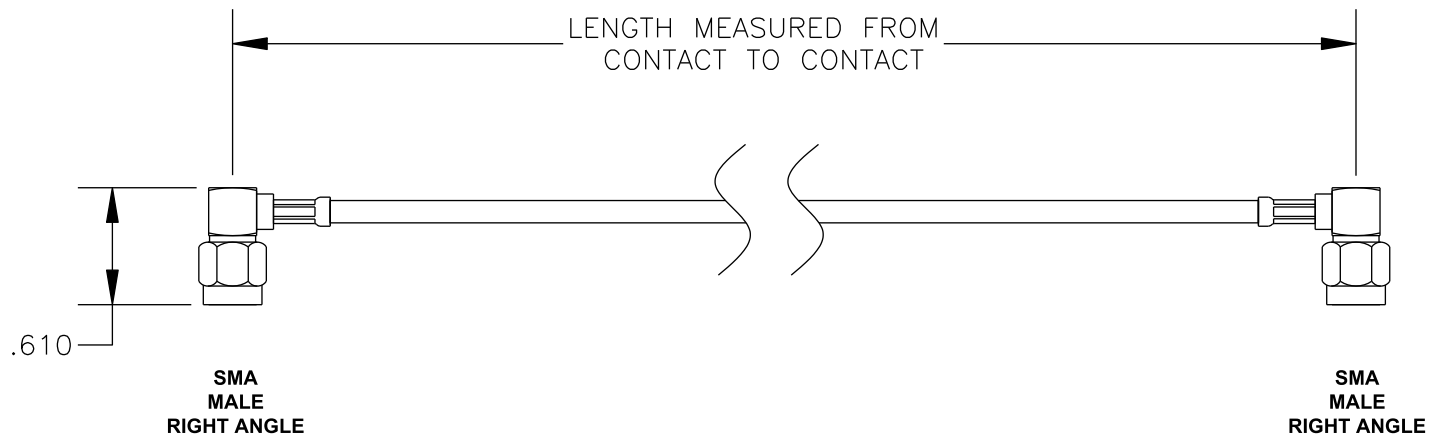

COMPONENTS	IMPEDANCE
SMA MALE RIGHT ANGLE	50 OHM
SMA MALE RIGHT ANGLE	50 OHM
RG188A/U	50 OHM

Standard Lengths	
-12	12"
-24	24"
-36	36"
-48	48"
-60	60"
-XXX	Custom Length in inches

**PASTERNAK ENTERPRISES, INC.**

**COAXIAL & FIBER OPTICS**

DWG TITLE

**PE3511LF-XX**

DES. CABLE ASSEMBLY, RG188A/U, SMA MALE RIGHT ANGLE TO SMA MALE RIGHT ANGLE (LEAD FREE)

REV. A **FSCM NO. 53919**

CAD FILE 021208

SCALE N/A

SIZE A 127

NOTES:

1. UNLESS OTHERWISE SPECIFIED ALL DIMENSIONS ARE NOMINAL.
2. ALL SPECIFICATIONS ARE SUBJECT TO CHANGE WITHOUT NOTICE AT ANY TIME.
3. DIMENSIONS ARE IN INCHES.
4. LENGTH TOLERANCE IS  $\pm 1.5\%$  OR  $\pm 3/8"$ , WHICHEVER IS GREATER.