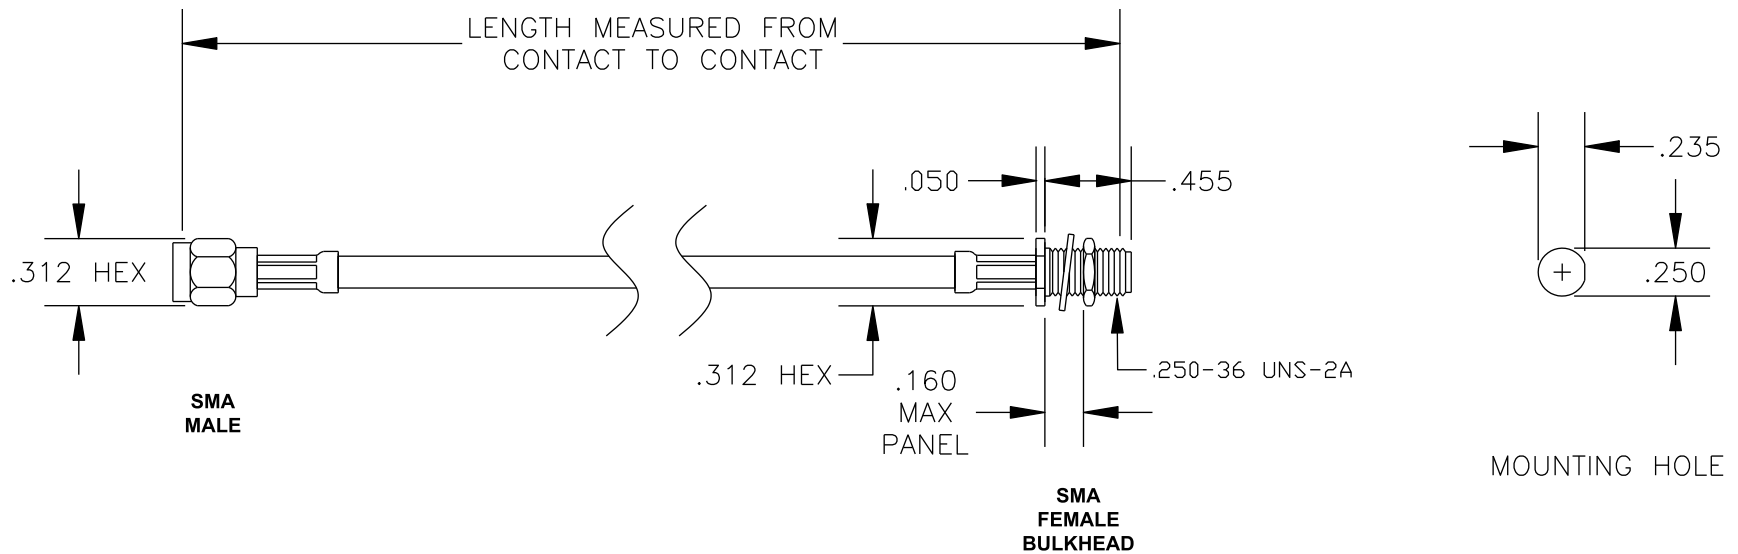

COMPONENTS	IMPEDANCE
SMA MALE	50 OHM
SMA FEMALE BULKHEAD	50 OHM
RG142B/U	50 OHM

Standard Lengths	
-12	12"
-24	24"
-36	36"
-48	48"
-60	60"
-XXX	Custom Length in inches

PASTERNAK ENTERPRISES, INC.
 P.O BOX 16759, IRVINE, CA 92623
 PHONE (949) 261-1920 FAX (949) 261-7451

WEB ADDRESS: www.pasternack.com
 E-MAIL ADDRESS: sales@pasternack.com

COAXIAL & FIBER OPTICS

DWG TITLE PE3494-XX	DES. CABLE ASSEMBLY, RG142B/U, SMA MALE TO SMA FEMALE BULKHEAD
REV. A FSCM NO. 53919	CAD FILE 021208 SCALE N/A SIZE A 127

- NOTES:**
- UNLESS OTHERWISE SPECIFIED ALL DIMENSIONS ARE NOMINAL.
 - ALL SPECIFICATIONS ARE SUBJECT TO CHANGE WITHOUT NOTICE AT ANY TIME.
 - DIMENSIONS ARE IN INCHES.
 - LENGTH TOLERANCE IS $\pm 1.5\%$ OR $\pm 3/8"$, WHICHEVER IS GREATER.