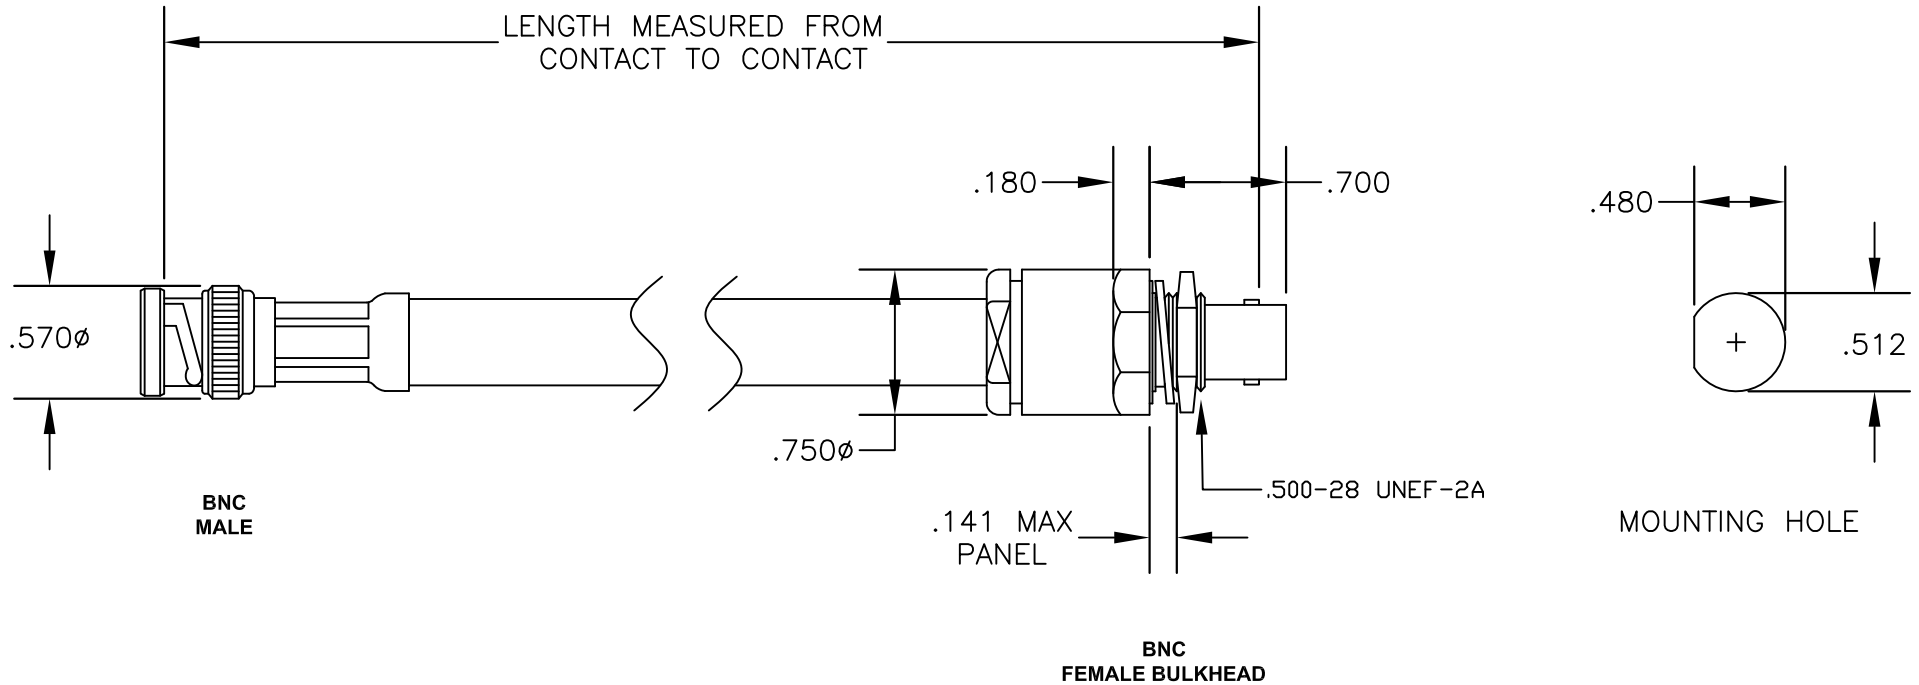

COMPONENTS	IMPEDANCE
BNC MALE	50 OHM
BNC FEMALE BULKHEAD	50 OHM
RG213/U	50 OHM

Standard Lengths	
-12	12"
-24	24"
-36	36"
-48	48"
-60	60"
-XXX	Custom Length in Inches

PASTERNACK ENTERPRISES, INC.
P.O BOX 16759, IRVINE, CA 92623
PHONE (949) 261-1920 FAX (949) 261-7451
WEB ADDRESS: www.pasternack.com
E-MAIL ADDRESS: sales@pasternack.com
COAXIAL & FIBER OPTICS

DWG TITLE PE3450-XX	DES. CABLE ASSEMBLY, RG213/U, BNC MALE TO BNC FEMALE BULKHEAD
-------------------------------	---

REV. A	FSCM NO. 53919	CAD FILE 042110	SCALE N/A	SIZE A	147
--------	----------------	-----------------	-----------	--------	-----

- NOTES:**
- UNLESS OTHERWISE SPECIFIED ALL DIMENSIONS ARE NOMINAL.
 - ALL SPECIFICATIONS ARE SUBJECT TO CHANGE WITHOUT NOTICE AT ANY TIME.
 - DIMENSIONS ARE IN INCHES.
 - LENGTH TOLERANCE IS ± 1.5% OR 3/8", WHICHEVER IS GREATER.