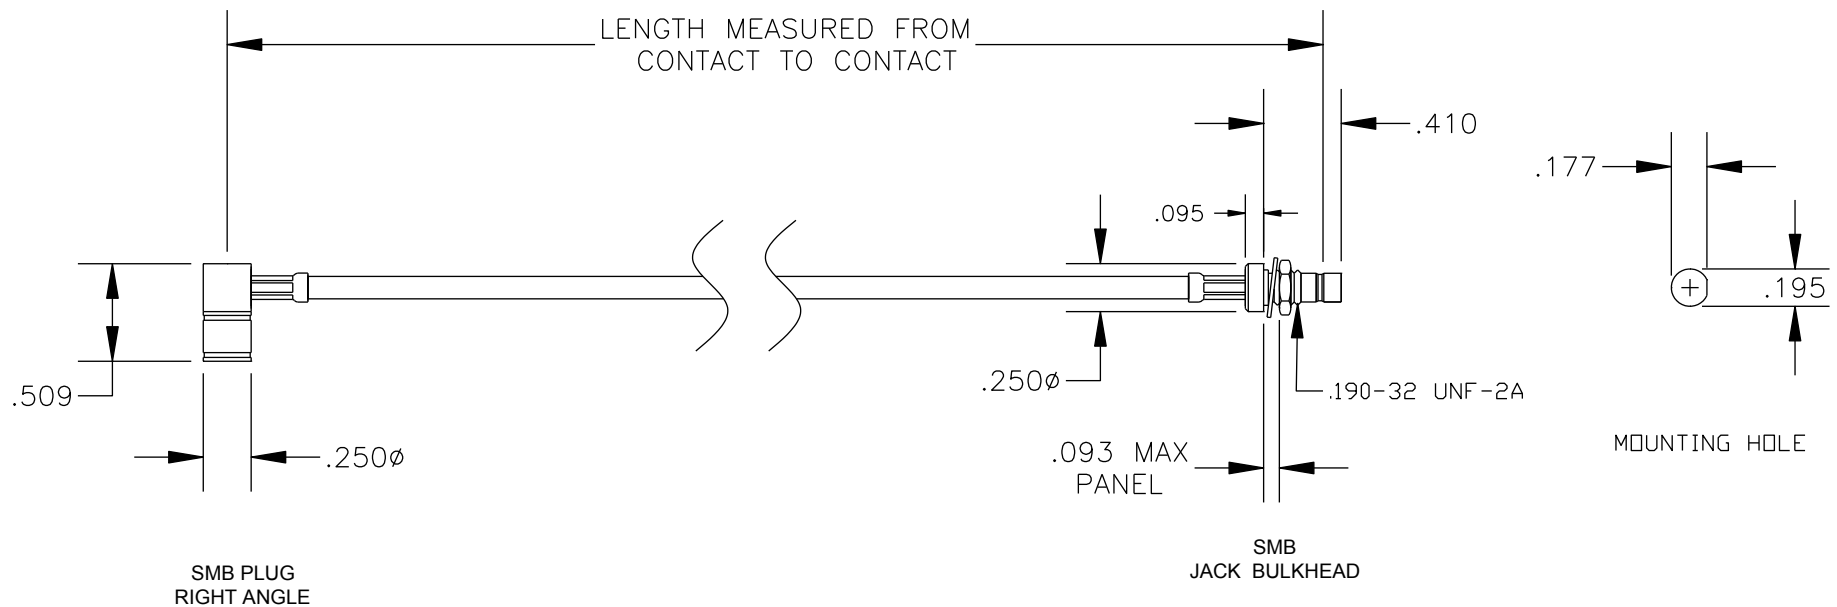

COMPONENTS	IMPEDANCE
SMB PLUG RIGHT ANGLE	50 OHM
SMB JACK BULKHEAD	50 OHM
RG188-DS	50 OHM

Standard Lengths	
-12	12"
-24	24"
-36	36"
-48	48"
-60	60"
-XXX	Custom Length in inches

PASTERNAK ENTERPRISES, INC.

P.O BOX 16759, IRVINE, CA 92623
PHONE (949) 261-1920 FAX (949) 261-7451

WEB ADDRESS: www.pasternack.com
E-MAIL ADDRESS: sales@pasternack.com

COAXIAL & FIBER OPTICS

DWG TITLE

PE34477LF-XX

DES. CABLE ASSEMBLY, RG188-DS, SMB PLUG RIGHT ANGLE TO SMB JACK BULKHEAD (LEAD FREE)

REV. A **FSCM NO. 53919**

CAD FILE 020408

SCALE N/A

SIZE A 147

NOTES:

1. UNLESS OTHERWISE SPECIFIED ALL DIMENSIONS ARE NOMINAL.
2. ALL SPECIFICATIONS ARE SUBJECT TO CHANGE WITHOUT NOTICE AT ANY TIME.
3. DIMENSIONS ARE IN INCHES.
4. LENGTH TOLERANCE IS $\pm 1.5\%$ OR $\pm 3/8"$, WHICHEVER IS GREATER.