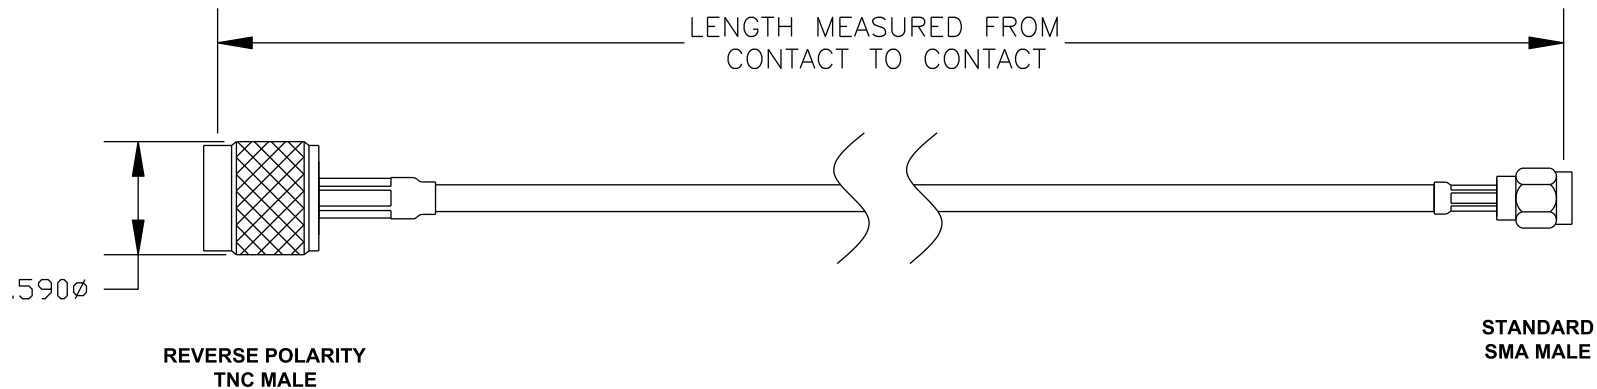

COMPONENTS	IMPEDANCE
REVERSE POLARITY TNC MALE	50 OHM
STANDARD SMA MALE	50 OHM
RG316/U	50 OHM

Standard Lengths	
-12	12"
-24	24"
-36	36"
-48	48"
-60	60"
-XXX	Custom Length in inches

PASTERNAK ENTERPRISES, INC.

P.O BOX 16759, IRVINE, CA 92623
PHONE (949) 261-1920 FAX (949) 261-7451

WEB ADDRESS: www.pasternack.com
E-MAIL ADDRESS: sales@pasternack.com

COAXIAL & FIBER OPTICS

DWG TITLE

PE34396-XX

DES. CABLE ASSEMBLY, RG316/U, REVERSE POLARITY TNC MALE TO STANDARD SMA MALE

REV. A **FSCM NO. 53919**

CAD FILE 013008

SCALE N/A

SIZE A 147

NOTES:

1. UNLESS OTHERWISE SPECIFIED ALL DIMENSIONS ARE NOMINAL.
2. ALL SPECIFICATIONS ARE SUBJECT TO CHANGE WITHOUT NOTICE AT ANY TIME.
3. DIMENSIONS ARE IN INCHES.
4. LENGTH TOLERANCE IS $\pm 1.5\%$ OR $\pm 3/8"$, WHICHEVER IS GREATER.