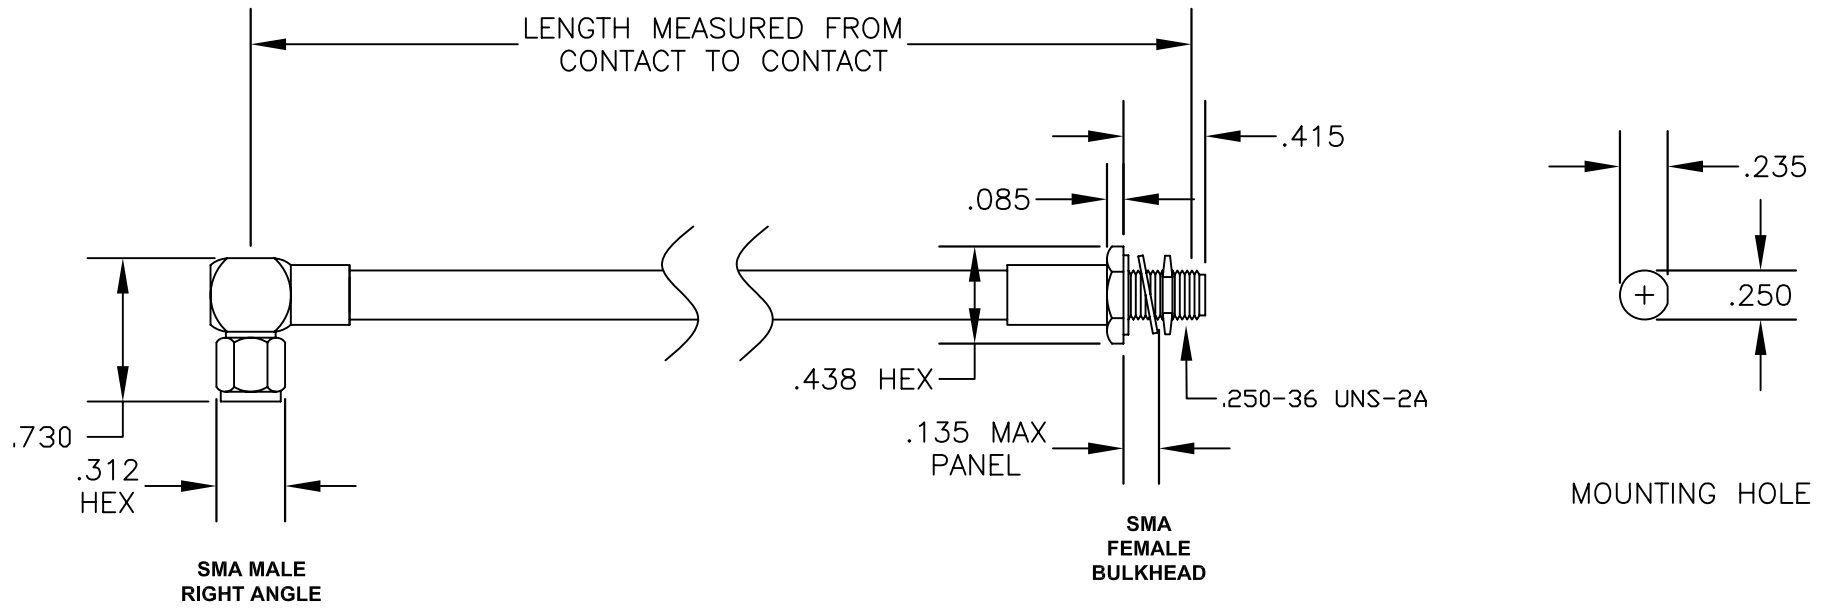

COMPONENTS	IMPEDANCE
SMA MALE RIGHT ANGLE	50 OHM
SMA FEMALE BULKHEAD	50 OHM
RG401/U	50 OHM

Standard Lengths	
-12	12"
-24	24"
-36	36"
-48	48"
-60	60"
-XXX	Custom Length in inches

PASTERNACK ENTERPRISES, INC.
P.O BOX 16759, IRVINE, CA 92623
PHONE (949) 261-1920 FAX (949) 261-7451
WEB ADDRESS: www.pasternack.com
E-MAIL ADDRESS: sales@pasternack.com
COAXIAL & FIBER OPTICS

DWG TITLE	PE34315-XX			
DES.	CABLE ASSEMBLY, RG401/U, SMA MALE RIGHT ANGLE TO SMA FEMALE BULKHEAD			

SIZE A	FSCM NO. 53919	CAD FILE 071607	SCALE N/A	127
--------	----------------	-----------------	-----------	-----

- NOTES:**
1. UNLESS OTHERWISE SPECIFIED ALL DIMENSIONS ARE NOMINAL.
 2. ALL SPECIFICATIONS ARE SUBJECT TO CHANGE WITHOUT NOTICE AT ANY TIME.
 3. DIMENSIONS ARE IN INCHES.
 4. LENGTH TOLERANCE IS $\pm 1.5\%$ OR $\pm 3/8"$, WHICHEVER IS GREATER.