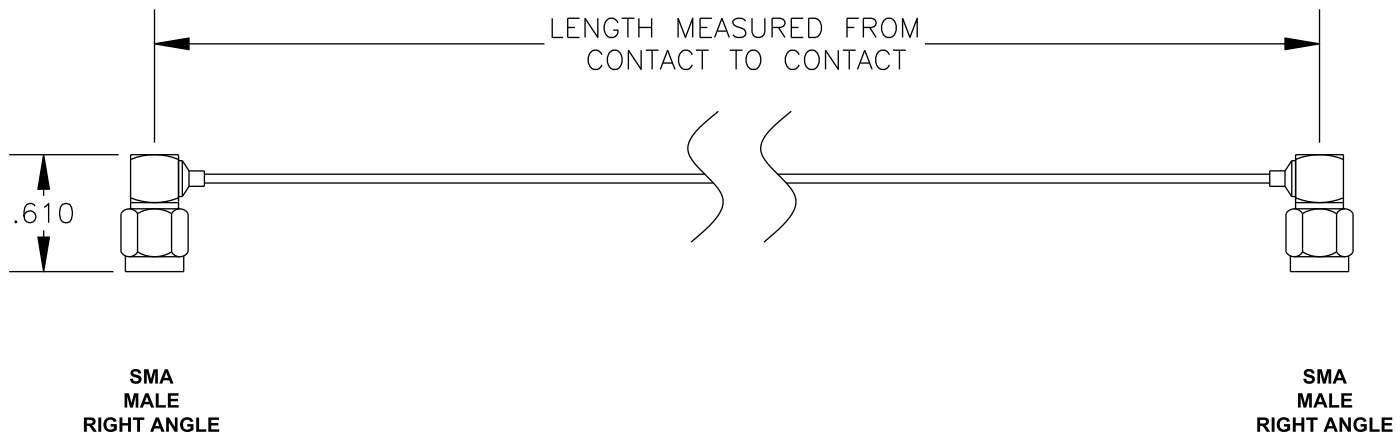

COMPONENTS	IMPEDANCE
SMA MALE RIGHT ANGLE	50 OHM
SMA MALE RIGHT ANGLE	50 OHM
PE-SR047FL	50 OHM

Standard Lengths	
-12	12"
-24	24"
-36	36"
-48	48"
-60	60"
-XXX	Custom Length in inches

**PASTERNAK ENTERPRISES, INC.**

**COAXIAL & FIBER OPTICS**

DWG TITLE

**PE34209LF-XX**

DES. CABLE ASSEMBLY, PE-SR047FL, SMA MALE RIGHT ANGLE TO SMA MALE RIGHT ANGLE (LEAD FREE)

REV. A **FSCM NO. 53919**

CAD FILE 012808

SCALE N/A

SIZE A 147

NOTES:

1. UNLESS OTHERWISE SPECIFIED ALL DIMENSIONS ARE NOMINAL.
2. ALL SPECIFICATIONS ARE SUBJECT TO CHANGE WITHOUT NOTICE AT ANY TIME.
3. DIMENSIONS ARE IN INCHES.
4. LENGTH TOLERANCE IS  $\pm 1.5\%$  OR  $\pm 3/8"$ , WHICHEVER IS GREATER.