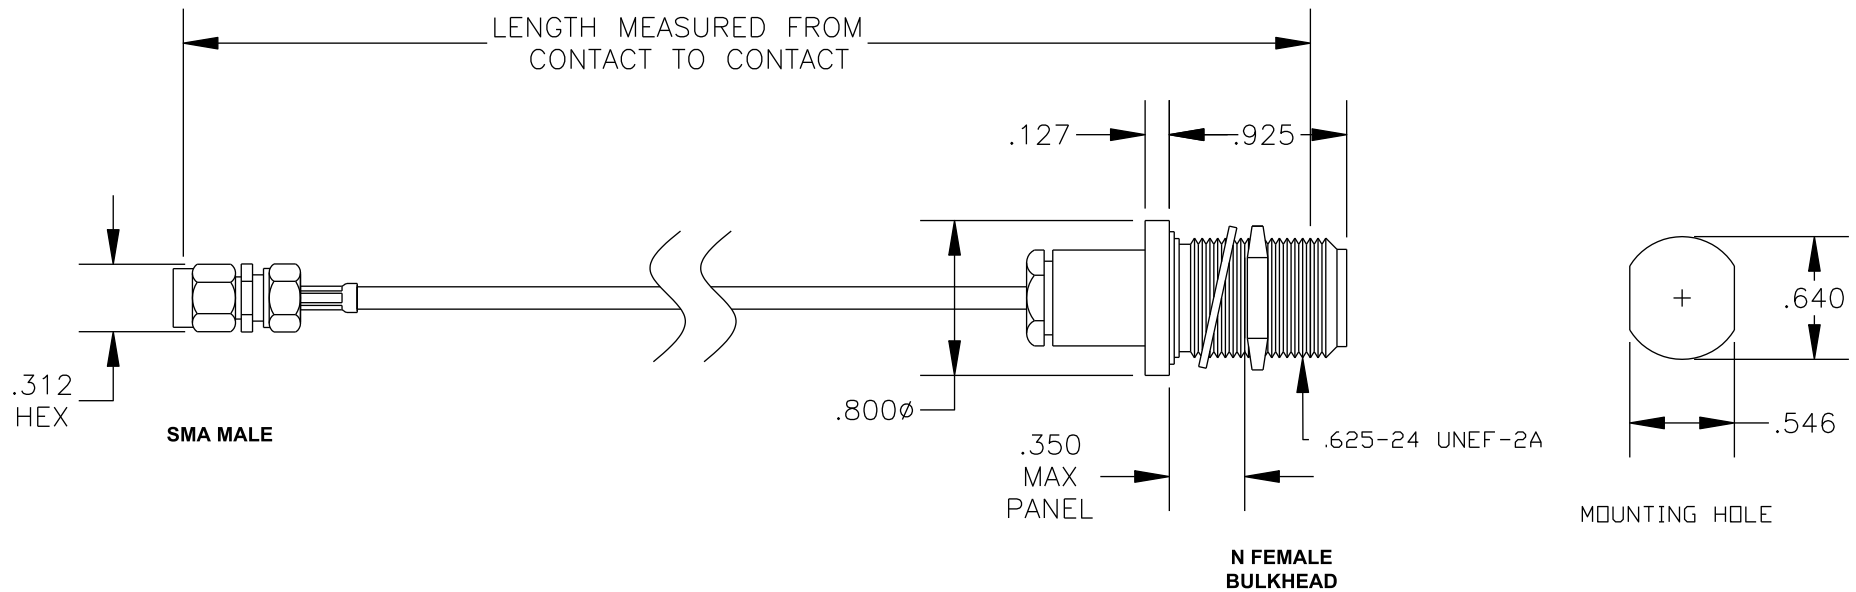

COMPONENTS	IMPEDANCE
SMA MALE	50 OHM
N FEMALE BULKHEAD	50 OHM
RG178B/U	50 OHM

Standard Lengths	
-12	12"
-24	24"
-36	36"
-48	48"
-60	60"
-XXX	Custom Length in inches

PASTERNAK ENTERPRISES, INC.

P.O BOX 16759, IRVINE, CA 92623
PHONE (949) 261-1920 FAX (949) 261-7451

WEB ADDRESS: www.pasternack.com
E-MAIL ADDRESS: sales@pasternack.com

COAXIAL & FIBER OPTICS

DWG TITLE

PE34174-XX

DES. CABLE ASSEMBLY, RG178B/U, SMA MALE TO N FEMALE BULKHEAD

REV. A **FSCM NO. 53919**

CAD FILE 012508

SCALE N/A

SIZE A 147

NOTES:

1. UNLESS OTHERWISE SPECIFIED ALL DIMENSIONS ARE NOMINAL.
2. ALL SPECIFICATIONS ARE SUBJECT TO CHANGE WITHOUT NOTICE AT ANY TIME.
3. DIMENSIONS ARE IN INCHES.
4. LENGTH TOLERANCE IS $\pm 1.5\%$ OR $\pm 3/8"$, WHICHEVER IS GREATER.