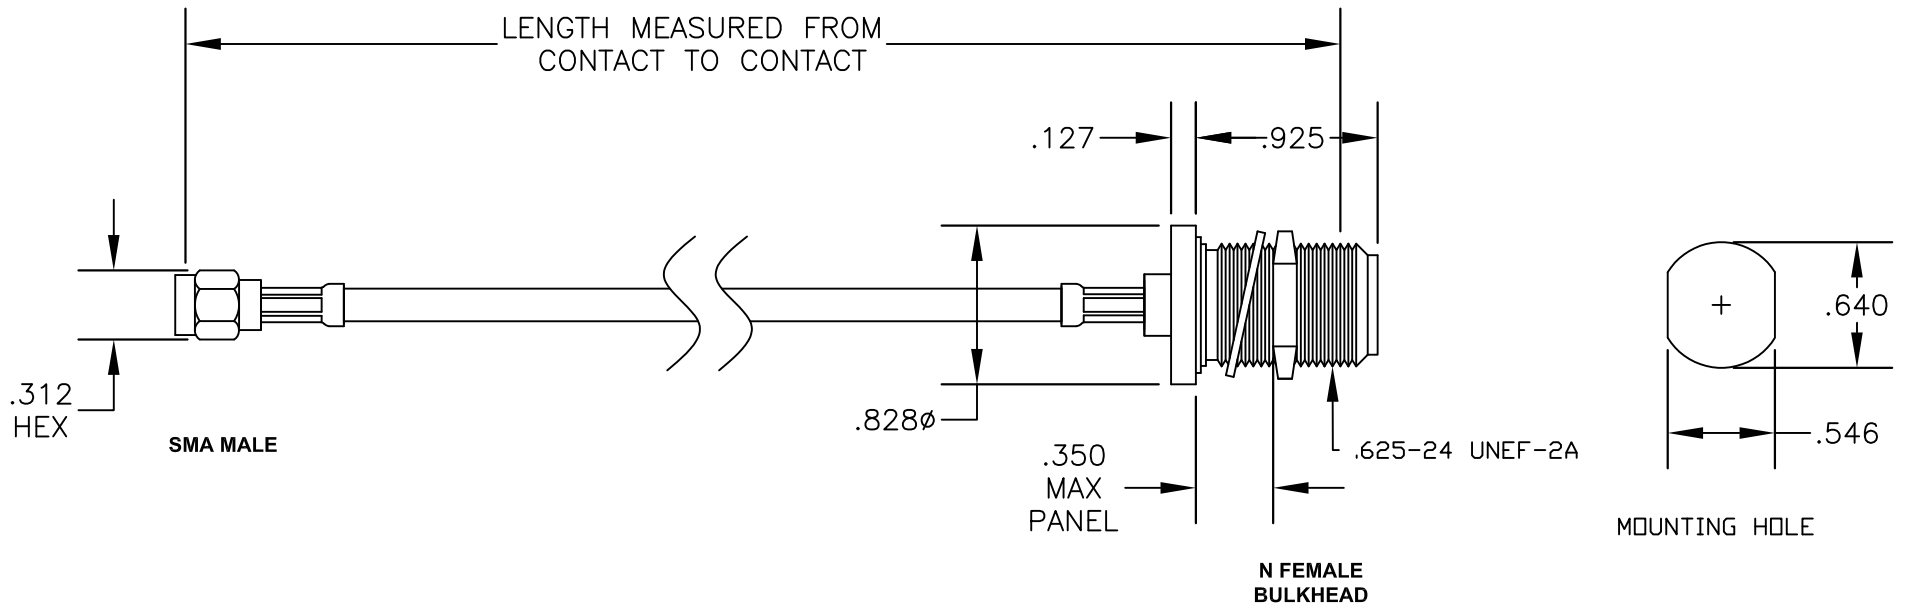

COMPONENTS	IMPEDANCE
SMA MALE	50 OHM
N FEMALE BULKHEAD	50 OHM
RG55B/U	53.5 OHM

Standard Lengths	
-12	12"
-24	24"
-36	36"
-48	48"
-60	60"
-XXX	Custom Length in inches

PASTERNAK ENTERPRISES, INC.

P.O BOX 16759, IRVINE, CA 92623
PHONE (949) 261-1920 FAX (949) 261-7451

WEB ADDRESS: www.pasternack.com
E-MAIL ADDRESS: sales@pasternack.com

COAXIAL & FIBER OPTICS

DWG TITLE

PE34169-XX

DES.

CABLE ASSEMBLY, RG55B/U, SMA MALE TO N FEMALE BULKHEAD

SIZE A

FSCM NO. 53919

CAD FILE 021507

SCALE N/A

127

NOTES:

1. UNLESS OTHERWISE SPECIFIED ALL DIMENSIONS ARE NOMINAL.
2. ALL SPECIFICATIONS ARE SUBJECT TO CHANGE WITHOUT NOTICE AT ANY TIME.
3. DIMENSIONS ARE IN INCHES.
4. LENGTH TOLERANCE IS $\pm 1.5\%$ OR $\pm 3/8"$, WHICHEVER IS GREATER.