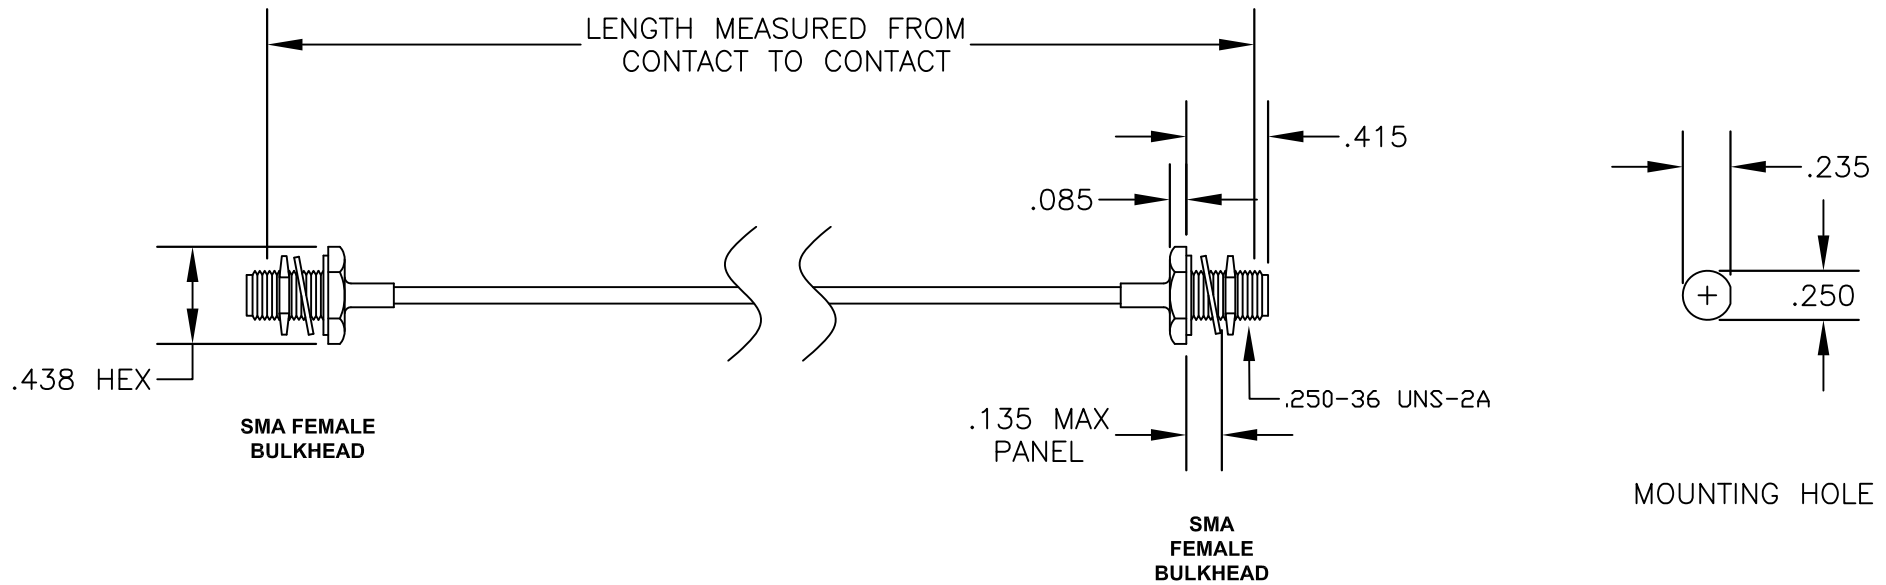

COMPONENTS	IMPEDANCE
SMA FEMALE BULKHEAD	50 OHM
SMA FEMALE BULKHEAD	50 OHM
PE-SR405AL	50 OHM

Standard Lengths	
-12	12"
-24	24"
-36	36"
-48	48"
-60	60"
-XXX	Custom Length in inches

PASTERNACK ENTERPRISES, INC.

P.O BOX 16759, IRVINE, CA 92623
PHONE (949) 261-1920 FAX (949) 261-7451

WEB ADDRESS: www.pasternack.com
E-MAIL ADDRESS: sales@pasternack.com

COAXIAL & FIBER OPTICS

DWG TITLE		DES.			
PE34071LF-XX		CABLE ASSEMBLY, PE-SR405AL, SMA FEMALE BULKHEAD TO SMA FEMALE BULKHEAD (LEAD FREE)			
SIZE A	FSCM NO. 53919	CAD FILE	042109	SCALE	N/A
					127

- NOTES:**
1. UNLESS OTHERWISE SPECIFIED ALL DIMENSIONS ARE NOMINAL.
 2. ALL SPECIFICATIONS ARE SUBJECT TO CHANGE WITHOUT NOTICE AT ANY TIME.
 3. DIMENSIONS ARE IN INCHES.
 4. LENGTH TOLERANCE IS $\pm 1.5\%$ OR $\pm 3/8"$, WHICHEVER IS GREATER.