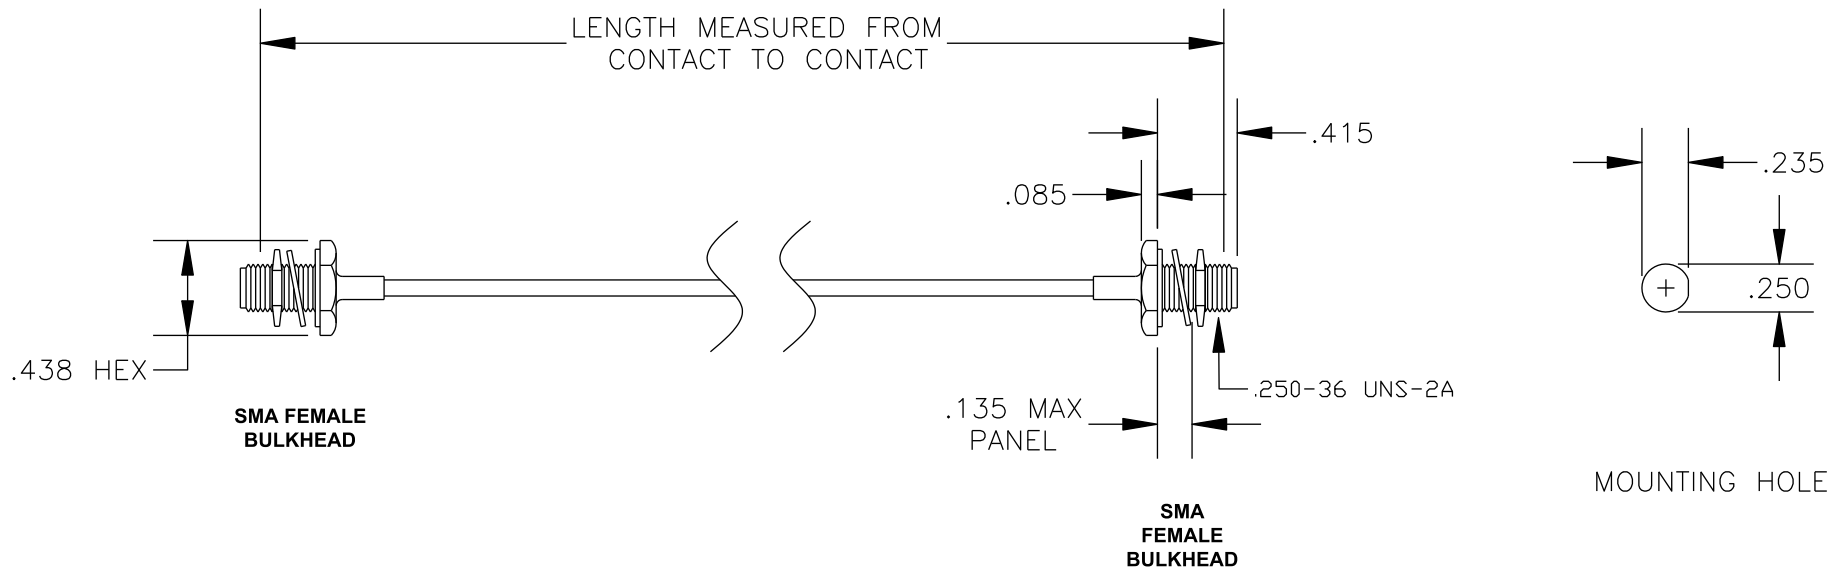

COMPONENTS	IMPEDANCE
SMA FEMALE BULKHEAD	50 OHM
SMA FEMALE BULKHEAD	50 OHM
PE-SR405FL	50 OHM

Standard Lengths	
-12	12"
-24	24"
-36	36"
-48	48"
-60	60"
-XXX	Custom Length in inches

PASTERNACK ENTERPRISES, INC.

P.O BOX 16759, IRVINE, CA 92623
PHONE (949) 261-1920 FAX (949) 261-7451

WEB ADDRESS: www.pasternack.com
E-MAIL ADDRESS: sales@pasternack.com

COAXIAL & FIBER OPTICS

DWG TITLE

PE34070LF-XX

DES.

CABLE ASSEMBLY, PE-SR405FL, SMA FEMALE BULKHEAD TO SMA FEMALE BULKHEAD (LEAD FREE)

REV. A

FSCM NO. 53919

CAD FILE

012408

SCALE N/A

SIZE A

147

NOTES:

1. UNLESS OTHERWISE SPECIFIED ALL DIMENSIONS ARE NOMINAL.
2. ALL SPECIFICATIONS ARE SUBJECT TO CHANGE WITHOUT NOTICE AT ANY TIME.
3. DIMENSIONS ARE IN INCHES.
4. LENGTH TOLERANCE IS $\pm 1.5\%$ OR $\pm 3/8"$, WHICHEVER IS GREATER.