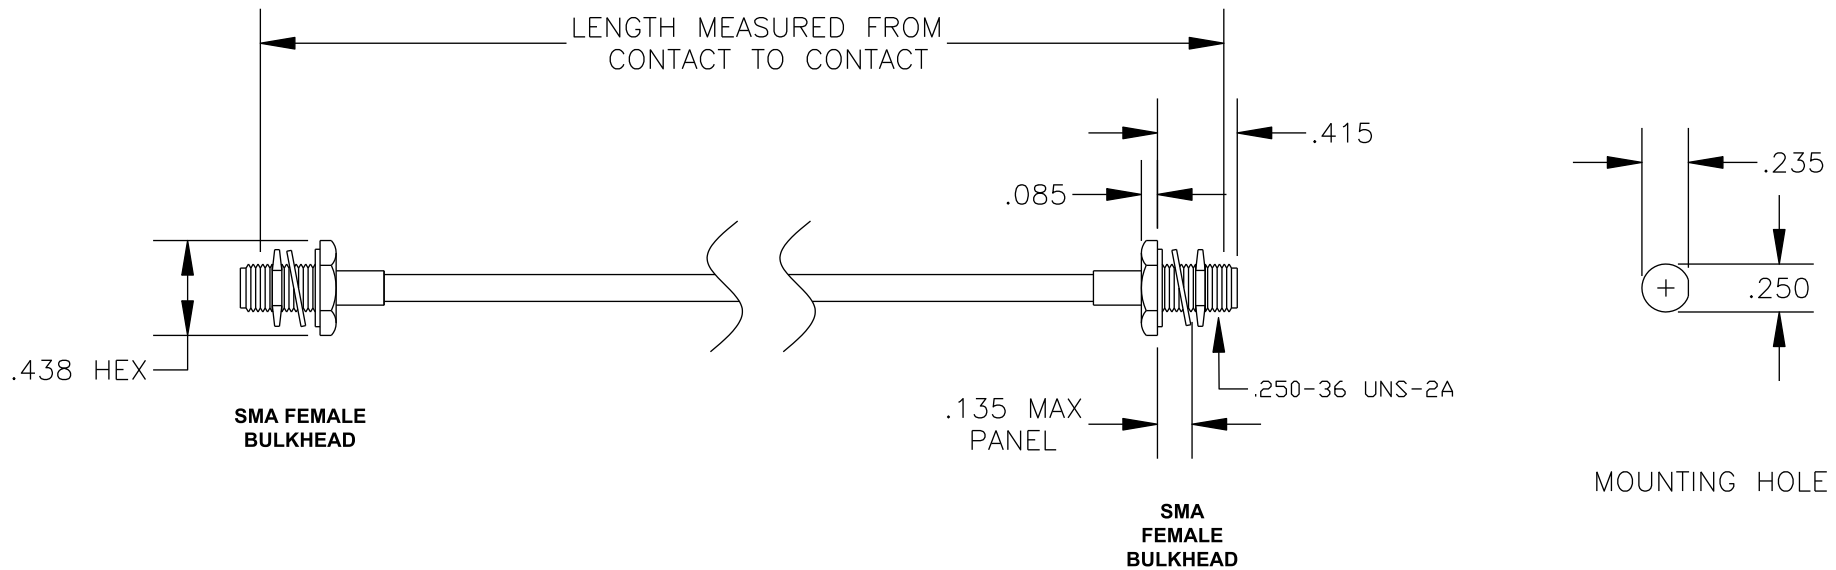

COMPONENTS	IMPEDANCE
SMA FEMALE BULKHEAD	50 OHM
SMA FEMALE BULKHEAD	50 OHM
RG402/U	50 OHM

Standard Lengths	
-12	12"
-24	24"
-36	36"
-48	48"
-60	60"
-XXX	Custom Length in inches

PASTERNAK ENTERPRISES, INC.

P.O. BOX 16759, IRVINE, CA 92623
PHONE (949) 261-1920 FAX (949) 261-7451

WEB ADDRESS: www.pasternack.com
E-MAIL ADDRESS: sales@pasternack.com

COAXIAL & FIBER OPTICS

DWG TITLE

PE33518-XX

DES. CABLE ASSEMBLY, RG402/U, SMA FEMALE BULKHEAD TO SMA FEMALE BULKHEAD

REV. A **FSCM NO. 53919**

CAD FILE 012408

SCALE N/A

SIZE A 147

NOTES:

1. UNLESS OTHERWISE SPECIFIED ALL DIMENSIONS ARE NOMINAL.
2. ALL SPECIFICATIONS ARE SUBJECT TO CHANGE WITHOUT NOTICE AT ANY TIME.
3. DIMENSIONS ARE IN INCHES.
4. LENGTH TOLERANCE IS $\pm 1.5\%$ OR $\pm 3/8"$, WHICHEVER IS GREATER.