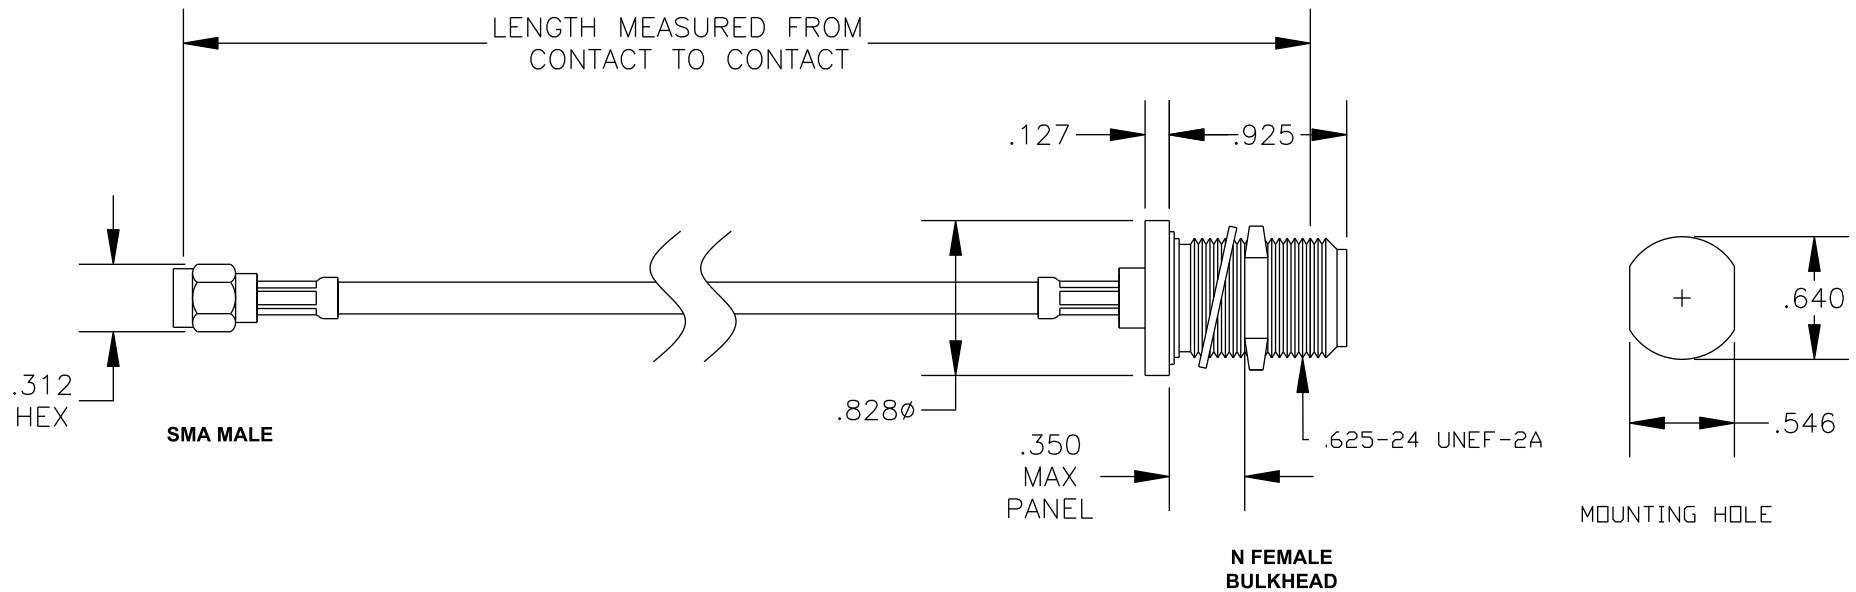

COMPONENTS	IMPEDANCE
SMA MALE	50 OHM
N FEMALE BULKHEAD	50 OHM
RG142B/U	50 OHM

Standard Lengths	
-12	12"
-24	24"
-36	36"
-48	48"
-60	60"
-XXX	Custom Length in inches

PASTERNAK ENTERPRISES, INC.

P.O BOX 16759, IRVINE, CA 92623
PHONE (949) 261-1920 FAX (949) 261-7451

WEB ADDRESS: www.pasternack.com
E-MAIL ADDRESS: sales@pasternack.com

COAXIAL & FIBER OPTICS

DWG TITLE

PE3345LF-XX

DES. CABLE ASSEMBLY, RG142B/U, SMA MALE TO N FEMALE BULKHEAD (LEAD FREE)

REV. A

FSCM NO. 53919

CAD FILE 021308

SCALE N/A

SIZE A 147

NOTES:

1. UNLESS OTHERWISE SPECIFIED ALL DIMENSIONS ARE NOMINAL.
2. ALL SPECIFICATIONS ARE SUBJECT TO CHANGE WITHOUT NOTICE AT ANY TIME.
3. DIMENSIONS ARE IN INCHES.
4. LENGTH TOLERANCE IS $\pm 1.5\%$ OR $\pm 3/8"$, WHICHEVER IS GREATER.