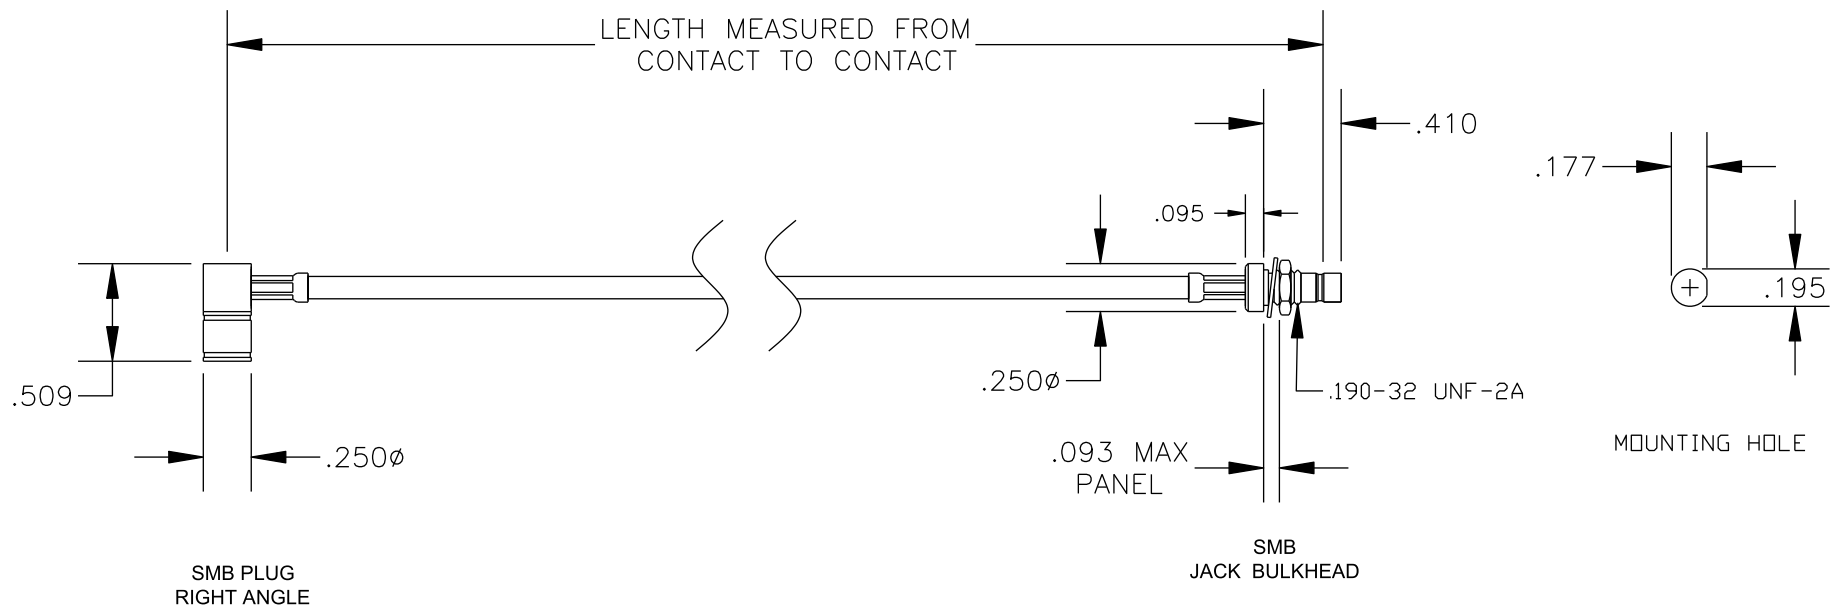

COMPONENTS	IMPEDANCE
SMB PLUG RIGHT ANGLE	50 OHM
SMB JACK BULKHEAD	50 OHM
RG316-DS	50 OHM

Standard Lengths	
-12	12"
-24	24"
-36	36"
-48	48"
-60	60"
-XXX	Custom Length in inches

**PASTERNAK ENTERPRISES, INC.**

**COAXIAL & FIBER OPTICS**

DWG TITLE

**PE33349LF-XX**

DES. CABLE ASSEMBLY, RG316-DS, SMB PLUG RIGHT ANGLE TO SMB JACK BULKHEAD (LEAD FREE)

REV. A **FSCM NO. 53919**

CAD FILE 012208

SCALE N/A

SIZE A 147

NOTES:

1. UNLESS OTHERWISE SPECIFIED ALL DIMENSIONS ARE NOMINAL.
2. ALL SPECIFICATIONS ARE SUBJECT TO CHANGE WITHOUT NOTICE AT ANY TIME.
3. DIMENSIONS ARE IN INCHES.
4. LENGTH TOLERANCE IS  $\pm 1.5\%$  OR  $\pm 3/8"$ , WHICHEVER IS GREATER.