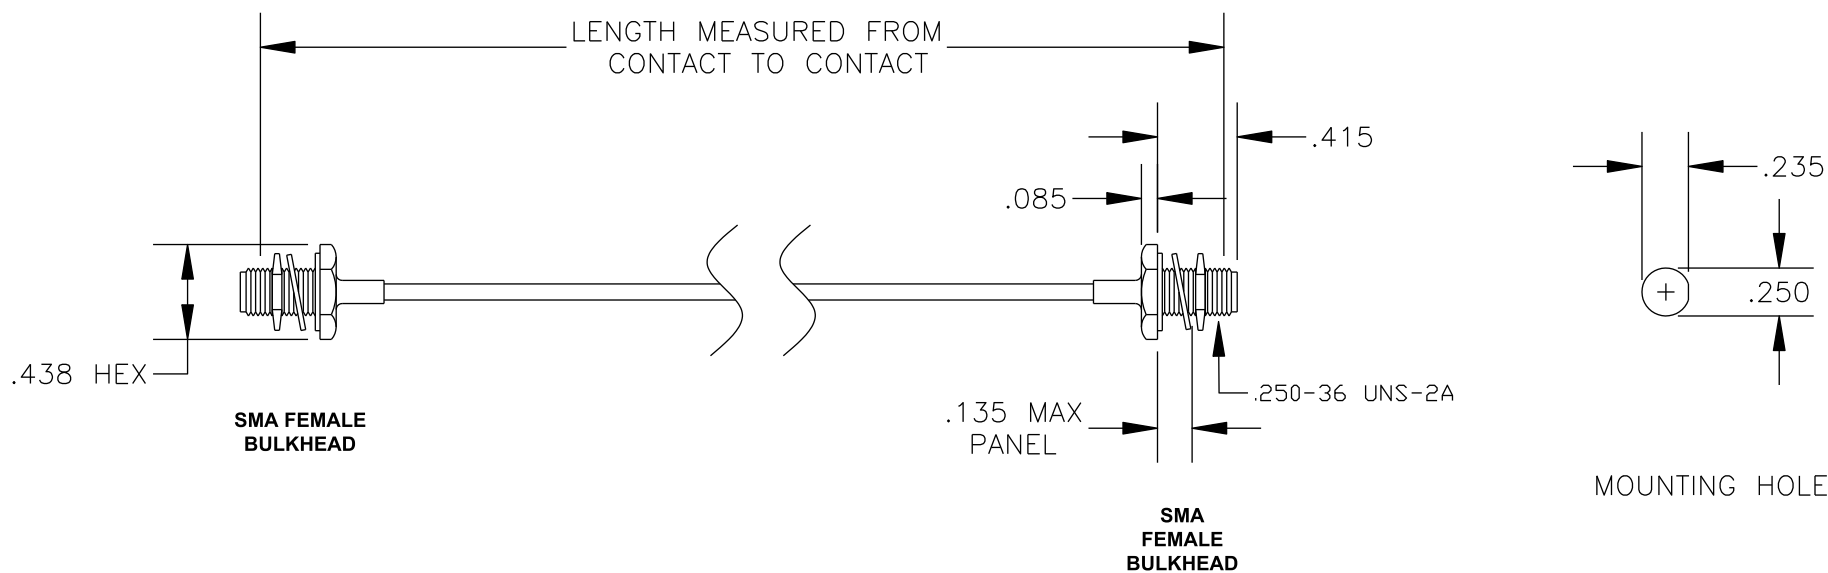

COMPONENTS	IMPEDANCE
SMA FEMALE BULKHEAD	50 OHM
SMA FEMALE BULKHEAD	50 OHM
RG405/U	50 OHM

Standard Lengths	
-12	12"
-24	24"
-36	36"
-48	48"
-60	60"
-XXX	Custom Length in inches

PASTERNAK ENTERPRISES, INC.

P.O BOX 16759, IRVINE, CA 92623
PHONE (949) 261-1920 FAX (949) 261-7451

WEB ADDRESS: www.pasternack.com
E-MAIL ADDRESS: sales@pasternack.com

COAXIAL & FIBER OPTICS

DWG TITLE

PE33176-XX

DES. CABLE ASSEMBLY, RG405/U, SMA FEMALE BULKHEAD TO SMA FEMALE BULKHEAD

REV. A **FSCM NO. 53919**

CAD FILE 011808

SCALE N/A

SIZE A 147

NOTES:

1. UNLESS OTHERWISE SPECIFIED ALL DIMENSIONS ARE NOMINAL.
2. ALL SPECIFICATIONS ARE SUBJECT TO CHANGE WITHOUT NOTICE AT ANY TIME.
3. DIMENSIONS ARE IN INCHES.
4. LENGTH TOLERANCE IS $\pm 1.5\%$ OR $\pm 3/8"$, WHICHEVER IS GREATER.