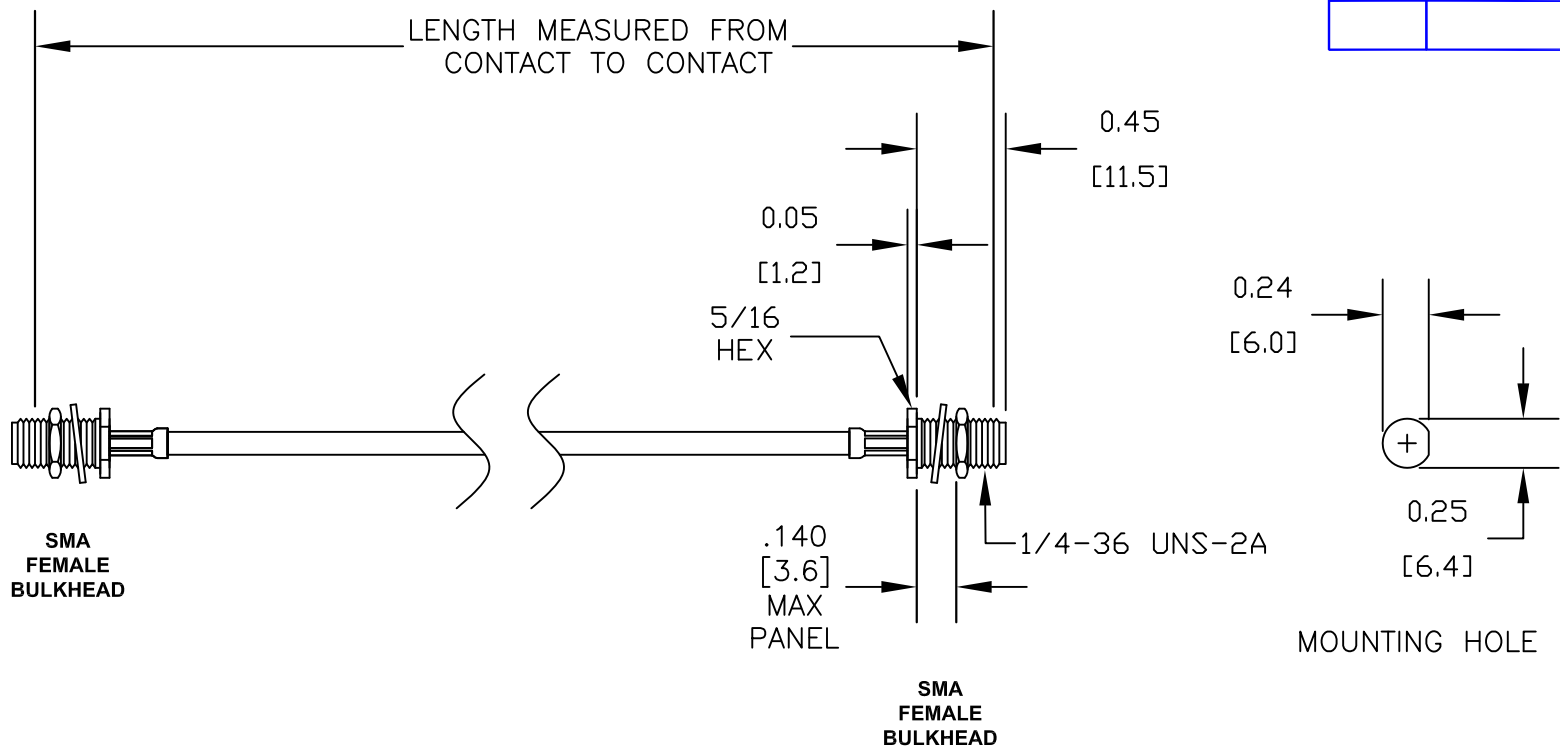

COMPONENTS	IMPEDANCE
SMA FEMALE BULKHEAD	50 OHM
SMA FEMALE BULKHEAD	50 OHM
RG316/U	50 OHM

Standard Lengths	
-12	12"
-24	24"
-36	36"
-48	48"
-60	60"
-XXX	Custom Length in inches

PASTERNACK ENTERPRISES, INC.
P.O BOX 16759, IRVINE, CA 92623
PHONE (949) 261-1920 FAX (949) 261-7451
WEB ADDRESS: www.pasternack.com
E-MAIL ADDRESS: sales@pasternack.com
COAXIAL & FIBER OPTICS

DWG TITLE
PE33158-XX

DES. CABLE ASSEMBLY, RG316/U, SMA FEMALE BULKHEAD TO SMA FEMALE BULKHEAD

REV. B	FSCM NO. 53919	CAD FILE 082411	SCALE N/A	SIZE A	2231
--------	----------------	-----------------	-----------	--------	------

- NOTES:
1. UNLESS OTHERWISE SPECIFIED ALL DIMENSIONS ARE NOMINAL.
 2. ALL SPECIFICATIONS ARE SUBJECT TO CHANGE WITHOUT NOTICE AT ANY TIME.
 3. DIMENSIONS ARE IN INCHES [mm].
 4. LENGTH TOLERANCE IS $\pm 1.5\%$ OR $3/8"$, WHICHEVER IS GREATER.